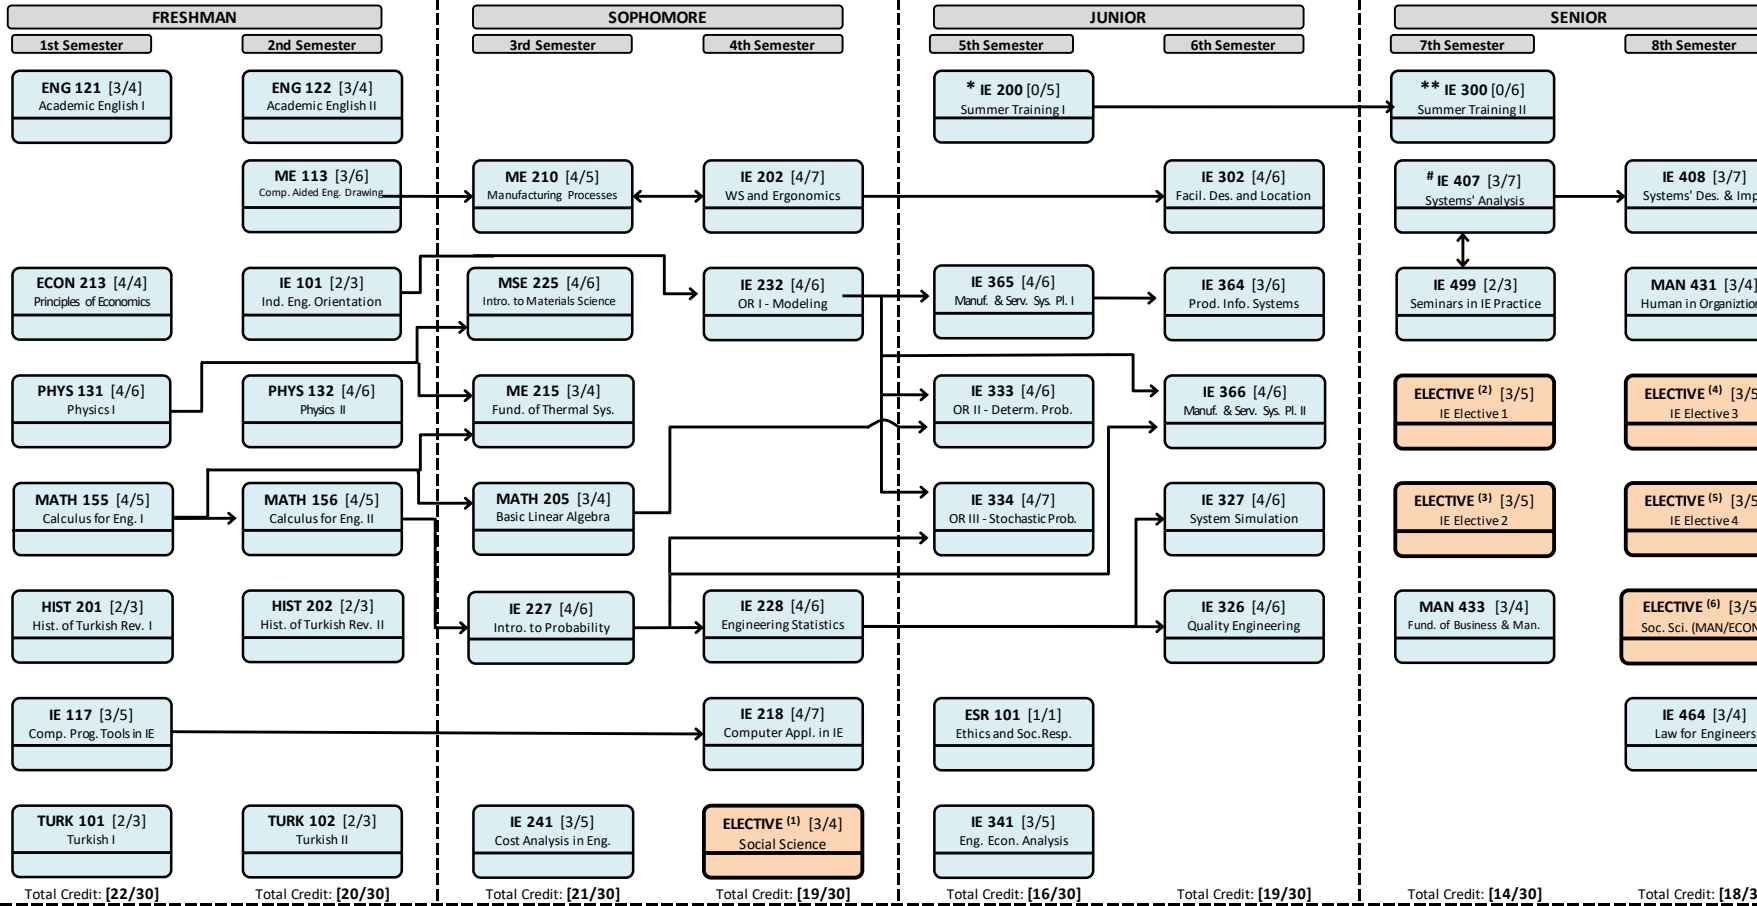

Industrial Engineering Undergraduate Curriculum Prerequisite Diagram

ELECTIVE COURSES

(1) Social Sciences Elective
{Any course from the Social Sciences Electives list approved by the Department}

(2) IE Elective

(3) IE Elective

(4) IE Elective

(5) IE Elective

(6) Social Sciences Elective
{Any course with MAN/ECON code from the Social Science Electives list approved by}

GPA							
CGPA							
	Summer CGPA		Summer CGPA		Summer CGPA		Summer CGPA